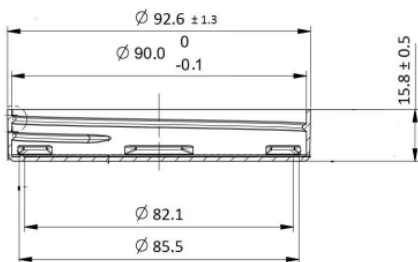

White Glossy Smooth

Request Sample

General info

Item no. (SKU):	003042-1-1-1-1-1
Finish:	Smooth
Liner:	IHS/PS/EPE
Thread:	45mm SP400
Dosage:	N/A
Hole Size:	N/A
Material:	PP
Colour:	Silver
Print Areas:	N/A
Country of Origin:	Lithuania

Packaging Info

Packed in Boxes

Box Dimensions (mm):	594 x 394 x 448
Quantity per box (pcs):	700
Boxes per pallet (pcs):	14000
Quantity per pallet (pcs):	20
Net weight (kg):	200
Gross weight (kg):	231
Pallet height (mm):	2400

Packed in PE bags on trays

Tray dimensions (mm):	
Quantity per tray (pcs):	
Quantity per PE bag (pcs):	
PE bags per tray (pcs):	
Trays per pallet (pcs):	
Quantity per pallet (pcs):	
Net weight (kg):	
Gross weight (kg):	
Pallet height (mm):	

Outer surface: VDI-29
Inner surface: SPI-B2